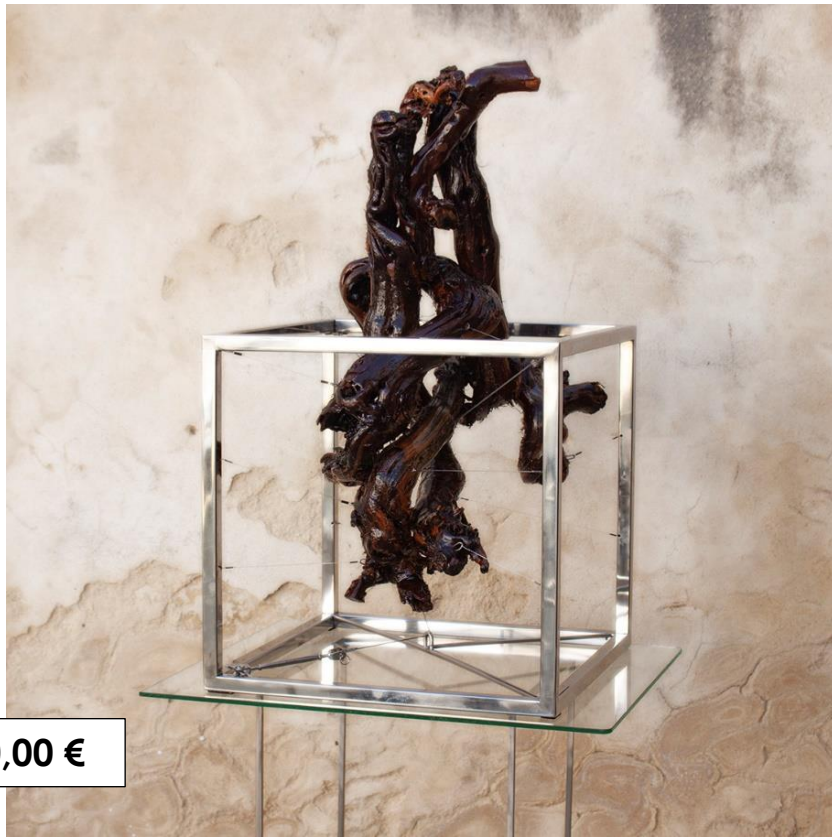

12. WINEtree box II - 45 x 45 cm h80 cm

900,00 €

13. WINEtree box III - 45 x 45 cm h80 cm