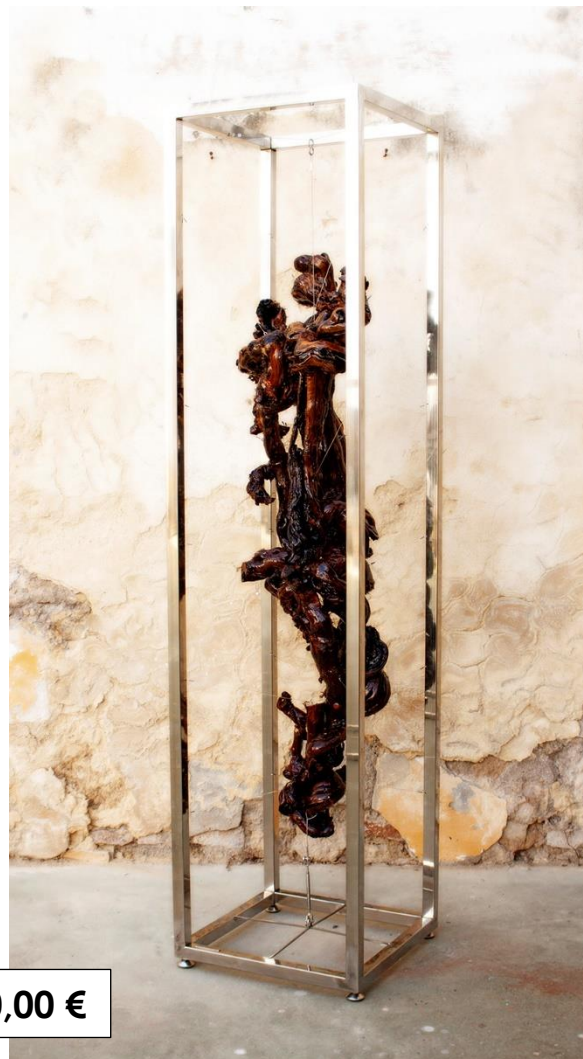

1.000,00 €

8. WINEtree III - 50 x 50 cm h 88 cm

1.000,00 €

9. WINEtrees IV - 50 x 50 cm h 88 cm

1.650,00 €

10. WINEtrees tótem I - 45 x 45 cm h 188 cm

900,00 €

11. WINEtree box I - 45 x 45 cm h80 cm